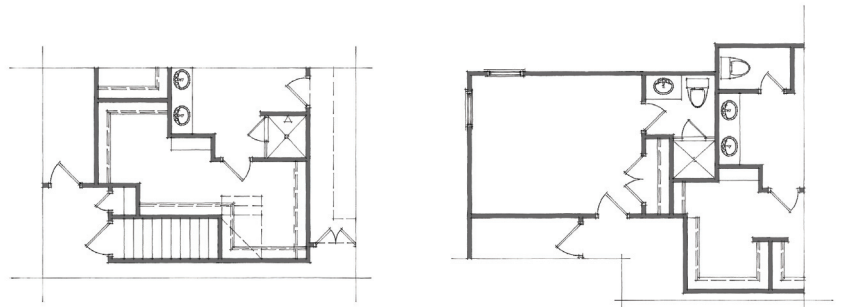

Bristol

Craftsman

3,194 sq ft - 2 floors

3,485 sq ft - with game room

4,541 sq ft - with 3rd floor
and game room

Four bedrooms
Three baths
Family room
Kitchen
Dining room
2-car garage

Where a backyard
barbeque is a
standard weekly event

Bristol

Craftsman

Additional Options:

3rd floor finished

3rd floor finished with bath

Gourmet kitchen includes:
stainless steel oven/microwave
combo, cooktop & hood

Game room

Screened porch

First floor

Second floor

Options