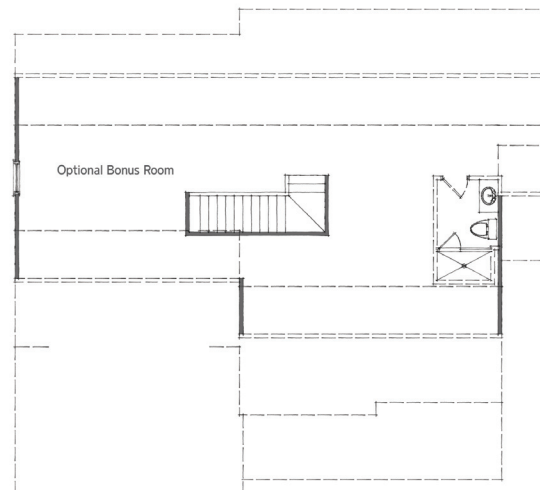

Bristol

Craftsman

3,194 sq ft - 2 floors

3,485 sq ft - with game room

4,541 sq ft - with 3rd floor
and game room

Four bedrooms
Three baths
Family room
Kitchen
Dining room
2-car garage

Where a backyard
barbeque is a
standard weekly event

Bristol

Craftsman

Additional Options:

3rd floor finished

3rd floor finished with bath

Gourmet kitchen includes:
stainless steel oven/microwave
combo, cooktop & hood

Game room

Screened porch

First floor

Second floor

Options