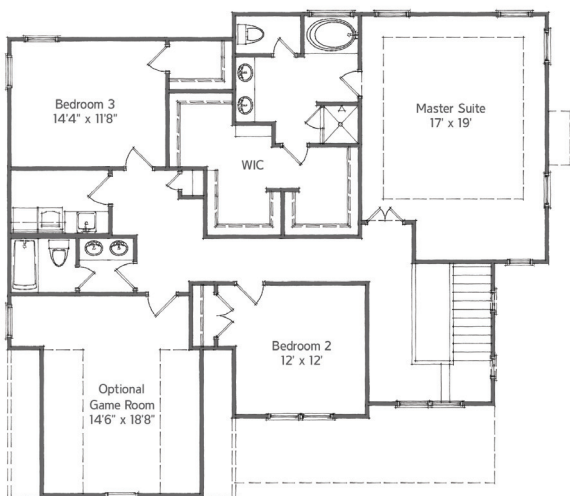

Bristol

Craftsman

3,194 sq ft - 2 floors

3,485 sq ft - with game room

4,541 sq ft - with 3rd floor
and game room

Four bedrooms
Three baths
Family room
Kitchen
Dining room
2-car garage

Where a backyard
barbeque is a
standard weekly event

Bristol

Craftsman

Additional Options:

3rd floor finished

3rd floor finished with bath

Gourmet kitchen includes:
stainless steel oven/microwave
combo, cooktop & hood

Game room

Screened porch

First floor

Second floor

Options