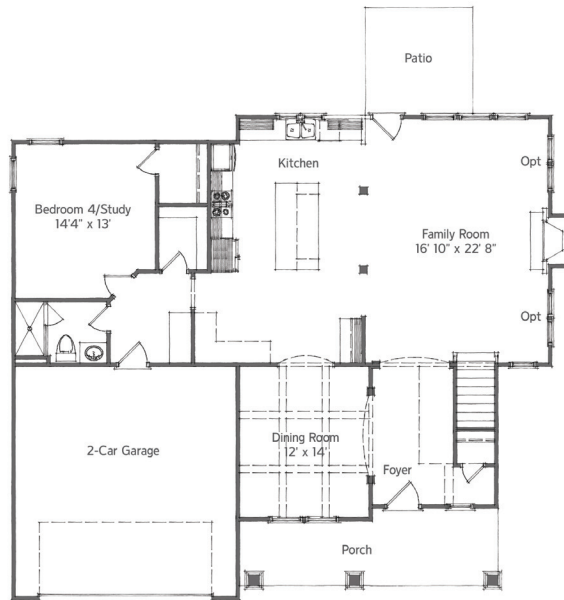

Bristol

Craftsman

3,194 sq ft - 2 floors

3,485 sq ft - with game room

4,541 sq ft - with 3rd floor
and game room

Four bedrooms
Three baths
Family room
Kitchen
Dining room
2-car garage

Where a backyard
barbeque is a
standard weekly event

Bristol

Craftsman

Additional Options:

3rd floor finished

3rd floor finished with bath

Gourmet kitchen includes:
stainless steel oven/microwave
combo, cooktop & hood

Game room

Screened porch

First floor

Second floor

Options